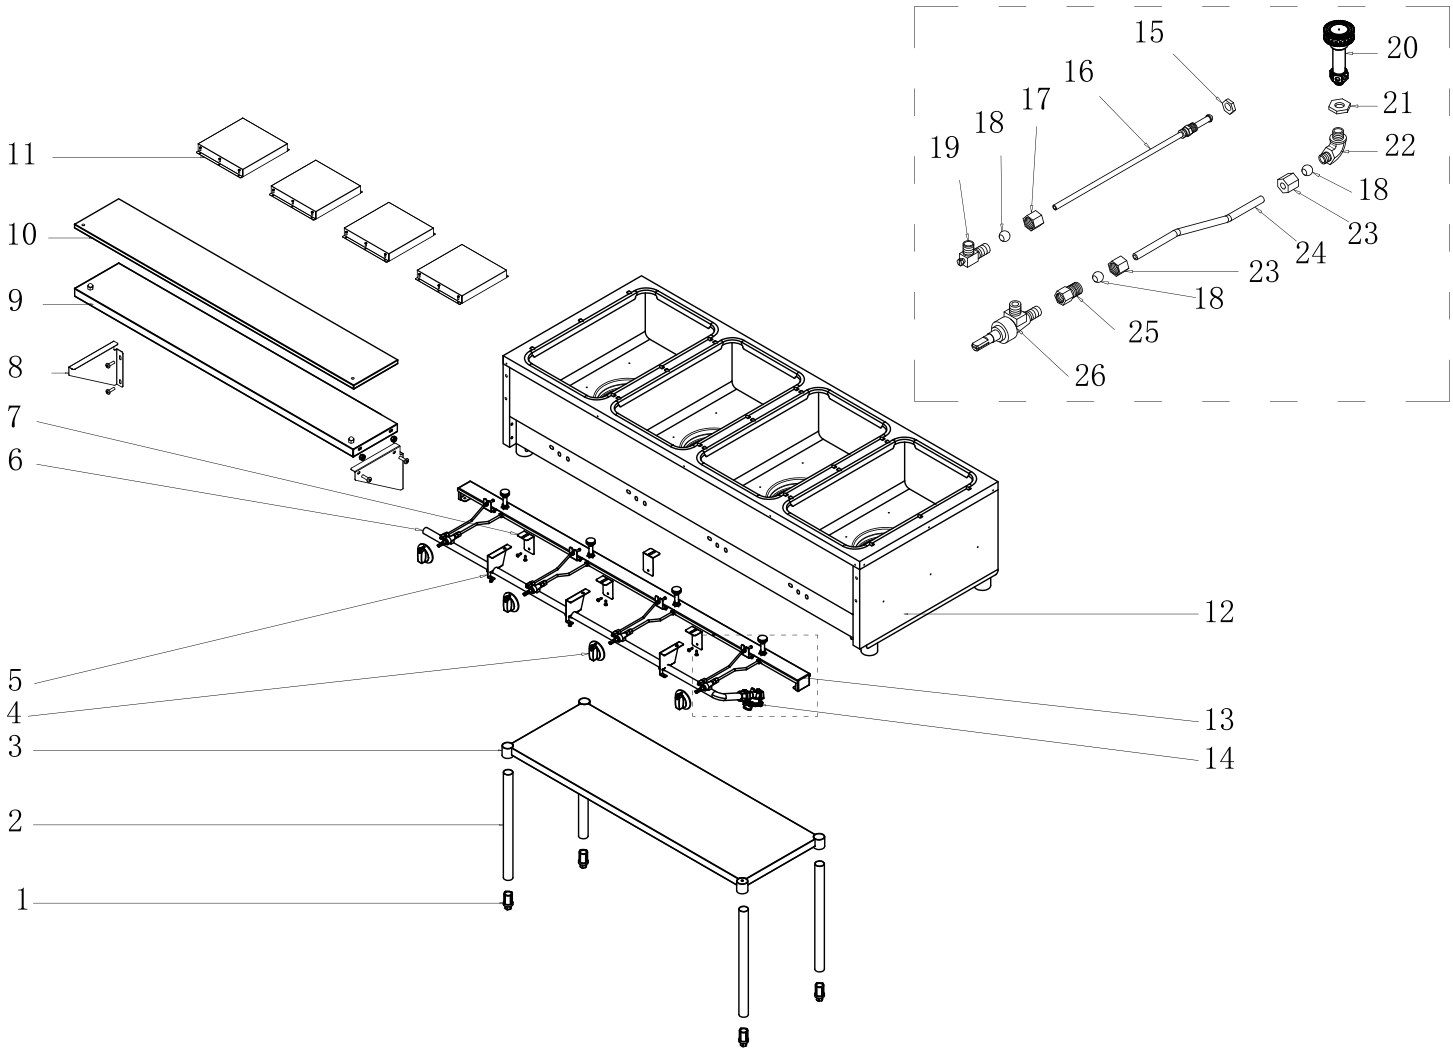

# Parts Breakdown

Model FW-CN-0004-LP 47364

# Parts Breakdown

---

## Model FW-CN-0004-LP 47364

Item No.	Description	Position	Item No.	Description	Position	Item No.	Description	Position
AI675	Feet for 47364	1	AI713	Poly Cutting Board for 47364	10	AI693	Elbow Pipe for 47364	19
AI676	Leg Pipe for 47364	2	AI714	Cover for 47364	11	AI694	Jet Burner for 47364	20
AI710	Under Shelf for 47364	3	AI715	Body for 47364	12	AI695	Lock Nut for 47364	21
AI678	Knob for 47364	4	AI716	Long Support Frame for 47364	13	AI696	Elbow Pipe for 47364	22
AI679	Support Frame for 47364	5	AO019	Regulator (LP) for 47364	14	AI697	Lock Nut for 47364	23
AI711	Gas Pipe for 47364	6	AI689	Lock Nut for 47364	15	AI718	Burner Gas Pipe for 47364	24
AI681	Support Frame for 47364	7	AI717	Pilot Burner for 47364	16	AO020	Lock Nut (LP) for 47364	25
AI682	Bracket for 47364	8	AI691	Lock Nut for 47364	17	AI700	Gas Valve for 47364	26
AI712	Shelf for Cutting Board for 47364	9	AI692	Circle Hoop for 47364	18			